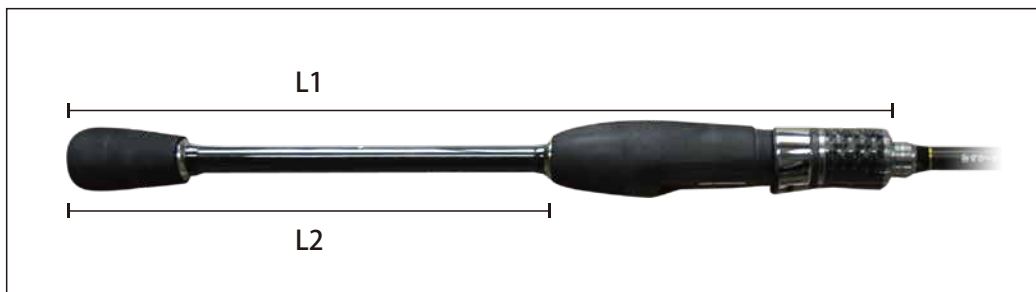

GLIP LENGTH

MODEL	GLIP LENGTH (mm)	
96hh	L1=500mm	L2=300mm
56UL 菜	L1=235mm	L2=113mm
96B	L1=680mm	L2=420mm
72L	L1=325mm	L2=196mm
68L 爪	L1=296mm	L2=174mm
88H	L1=395mm	L2=277mm
81SF 椿	L1=338mm	L2=216mm
80MH	L1=342mm	L2=222mm
62L 董	L1=266mm	L2=147mm